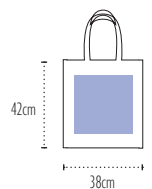

UB Rio 145T POLYESTER

FASHION | FLUO COLOR

Tote bag fluo
Tote bag neon

10L | 100% polyester 145T | 38x42cm |

Anses / Handles : 60x2,5cm

Zone de marquage/print area : 28x28cm

50  200 | 14kg | 47x40x26cm

010