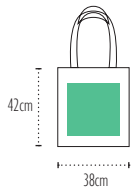

UB Hydra

180
COTTON

REPASSÉ/IRONED

Tote bag rayé
Striped tote bag

180grs/gsm | 10L | 90% coton/10% polyester / 90% cotton/10% polyester |
38x42cm | Anses / Handles : 70x2,5cm |
Zone de marquage/print area : 28x28cm

50 100 | 9kg | 51x46x25cm

001/520 001/545 001/550 001/565 001/570