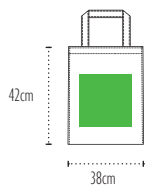

REPASSÉ/IRONED | RECYCLED

Tote bag coton recyclé
Recycled tote bag

150grs/gsm | 10L | 96% coton recyclé/recycled cotton /
4% PET recyclé/recycled PET | 38x42cm

Anses / Handles : **65x2,5cm** |

Zone de marquage/print area : **28x28cm**

 **50**  **200** | **15kg** | **60x40x32cm**

320 350 365 370 380